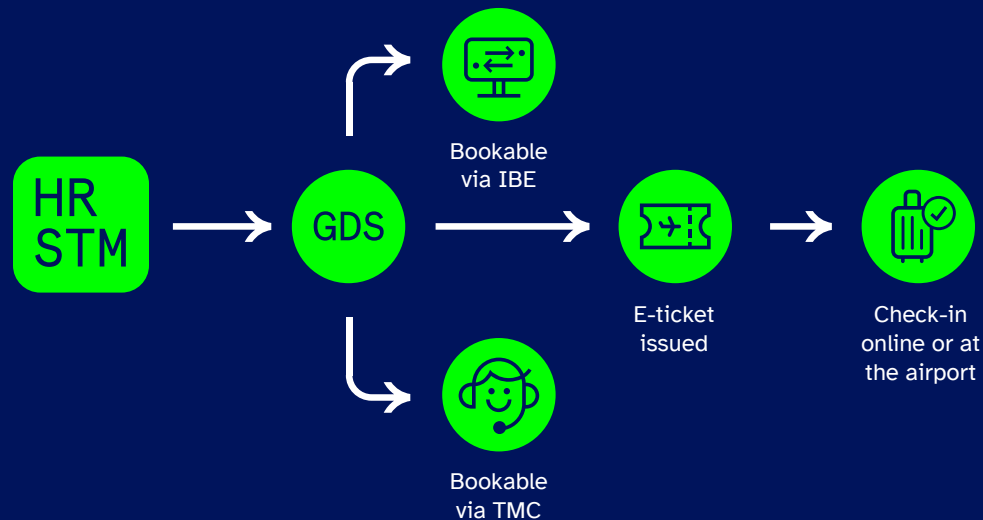

What we do for you

- Distribution of your flights via the GDS to your preferred travel agency
- A customised and flexible integration processes tailored to your needs
- Detailed monthly sales reports
- Efficient, fast and reliable service at all times

Can you imagine your **corporate shuttle flights** being treated like any other scheduled flight?