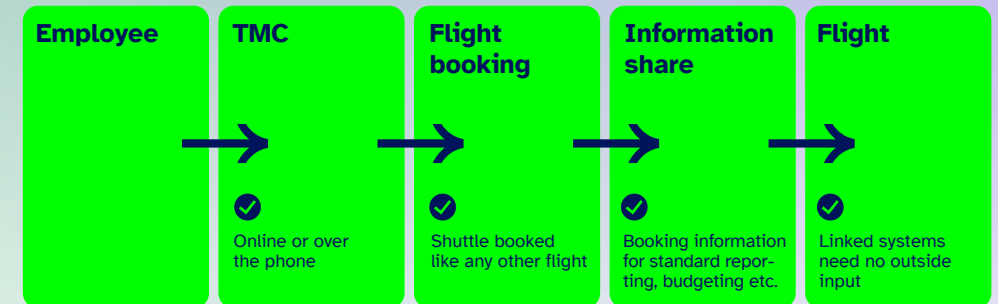

Can you imagine your **corporate shuttle flights** being treated like any other scheduled flight?

Before

Now with: HR-Shuttle Manager

How you benefit

- Standard reservation and ticketing processes in the GDS provided to your preferred business travel agency
- Access to professional waitlist management
- Corporate travellers will benefit from convenient online check-in
- Customised adaptability for your unique business needs

Hahnair's solutions for enhanced compliance

- Hahnair secure booking system
- ICAO approved processes
- VIP provisions
- Closed booking
- Integrated airport systems
- Fully ticketed flights
- Waitlist and standby