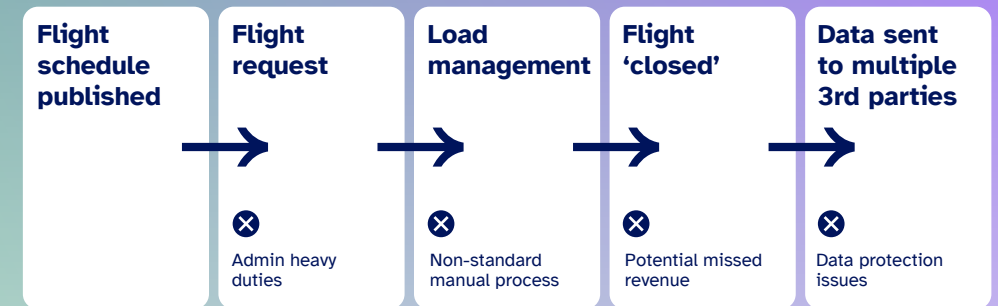

What we do for you

- Distribution of your flights via the GDS to your preferred travel agency
- A customised and flexible integration processes tailored to your needs
- Detailed monthly sales reports
- Efficient, fast and reliable service at all times

Can you imagine your **corporate shuttle flights** being treated like any other scheduled flight?

Before

Now with: HR-Shuttle Manager

How you benefit

- Standard reservation and ticketing processes in the GDS provided to your preferred business travel agency
- Access to professional waitlist management
- Corporate travellers will benefit from convenient online check-in
- Customised adaptability for your unique business needs